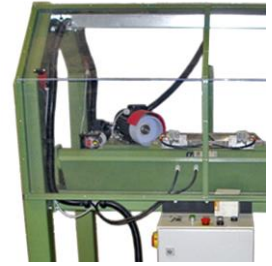

MORSØ

Automatic Knife Grinder

Automatically operated

TECHNICAL DATA

SUBJECT

Grinding capacity
Grinding wheel size
Speed of grinding wheel
Motor
Air pressure, min.
Clamping cylinders

Machine Dimensions:

Length x width x height
Net weight

SPECIFICATION

1 pair of knives
150 mm
2,800 rpm
Three phase 380 V, 1.1 kW
6 bar
2 pcs

1,600 x 1,200 x 1,700 mm
250 kilos

The main features of the MORSØ Automatic Knife Grinder are:

- Floor model – automatically operated.
- Preset angle for hollow grind.
- Dry grinding.
- Automatic adjustable forward movement of the grinding wheel.
- Consistency in speed.
- Safety switch on protection cover.
- Programmable controller.
- Built to last.
- CE approved.

MORSØ Automatic Knife Grinder is delivered with:

- Two grinding wheels No. 101 (One fitted on the machine).
- One oil stone for manually setting of the edge, No. 102.
- One water stone for removing the burrs, No. 103.
- One diamond trueing up for cleaning the grinding wheel.
- Adaptors to increase the height of your Morsø blades.
- Emergency stop.
- Safety switch.