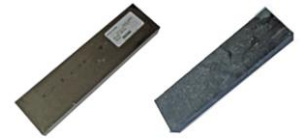

Oil stone 102 Water stone 103